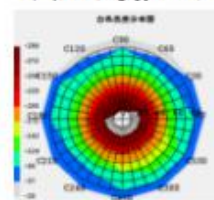

技术参数 Specifications

- (1)最大测量尺寸：30-85英寸（其它尺寸可定制）；
(1) Maximum measurement size: 30-85 inches (other sizes can be customized);
- (2)被测样品：水平放置；
(2) Tested sample: placed horizontally;
- (3)XYZ行程移动分辨率：±0.01mm；
(3) XYZ stroke movement resolution: ± 0.01mm;
- (4)载物台绕水平方向自动转动，转动范围-90° ~+90°
(4) The stage rotates automatically in the horizontal direction, and the rotation range is - 90 ° ~+90 °
- (5)载物台绕垂直方向自动转动，范围：-90° ~+90°
(5) The stage rotates automatically in the vertical direction, the range is - 90 ° ~+90 °

- 软件界面
software interface

GAMMA 曲线

白平衡测试

亮度色度均匀测试

色域测试

视角测试

串扰测试

环境光对比度测试

反射率测试

评估环境光对比度

灰阶响应时间测试

色偏测试

亮度分布图

技术参数 Specifications

- (6) 对准装置：采用精密水平与垂直十字激光对准装置精确调整显示器位置和转动中心位置。
(6) Alignment device: precise horizontal and vertical cross laser alignment devices are used to precisely adjust the position of the display and the rotation center.
- (7) 支持的信号发生器：电脑显卡HDMI, VGA, DVI等输出、Windows系统图像信号产生软件、信号发生器等；
(7) Signal generator supported: HDMI, VGA, DVI and other outputs of computer graphics card, image signal generation software of Windows system, signal generator, etc;