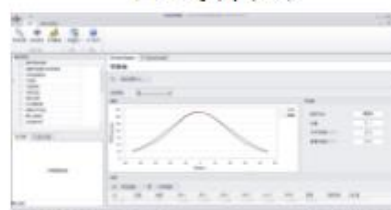

技术参数 Specifications

- (1)最大测量尺寸：30-85英寸（其它尺寸可定制）；
(1) Maximum measurement size: 30-85 inches (other sizes can be customized);
- (2)被测样品：水平放置；
(2) Tested sample: placed horizontally;
- (3)XYZ行程移动分辨率：±0.01mm；
(3) XYZ stroke movement resolution: ± 0.01mm;
- (4)载物台绕水平方向自动转动，转动范围-90° ~+90°
(4) The stage rotates automatically in the horizontal direction, and the rotation range is - 90 ° ~+90 °
- (5)载物台绕垂直方向自动转动，范围：-90° ~+90°
(5) The stage rotates automatically in the vertical direction, the range is - 90 ° ~+90 °

- 软件界面
software interface

GAMMA 曲线

白平衡测试

亮度色度均匀测试

色域测试

视角测试

串扰测试

环境光对比度测试

反射率测试

评估环境光对比度

灰阶响应时间测试

色偏测试

亮度分布图

技术参数 Specifications

- (6) 对准装置：采用精密水平与垂直十字激光对准装置精确调整显示器位置和转动中心位置。
(6) Alignment device: precise horizontal and vertical cross laser alignment devices are used to precisely adjust the position of the display and the rotation center.
- (7) 支持的信号发生器：电脑显卡HDMI, VGA, DVI等输出、Windows系统图像信号产生软件、信号发生器等；
(7) Signal generator supported: HDMI, VGA, DVI and other outputs of computer graphics card, image signal generation software of Windows system, signal generator, etc;