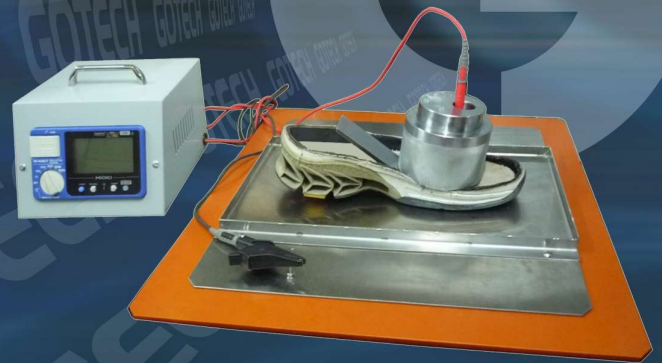

### GT-3453 抗靜電測試儀 Anti-Static Electrical Instrument CAN/CSA-Z195

本儀器用於量測鞋材及成品鞋之電阻值，以瞭解其抗靜電性能。

This instrument is used for testing the electrical resistance of the shoe or its materials so as to assess its anti-static characteristics.