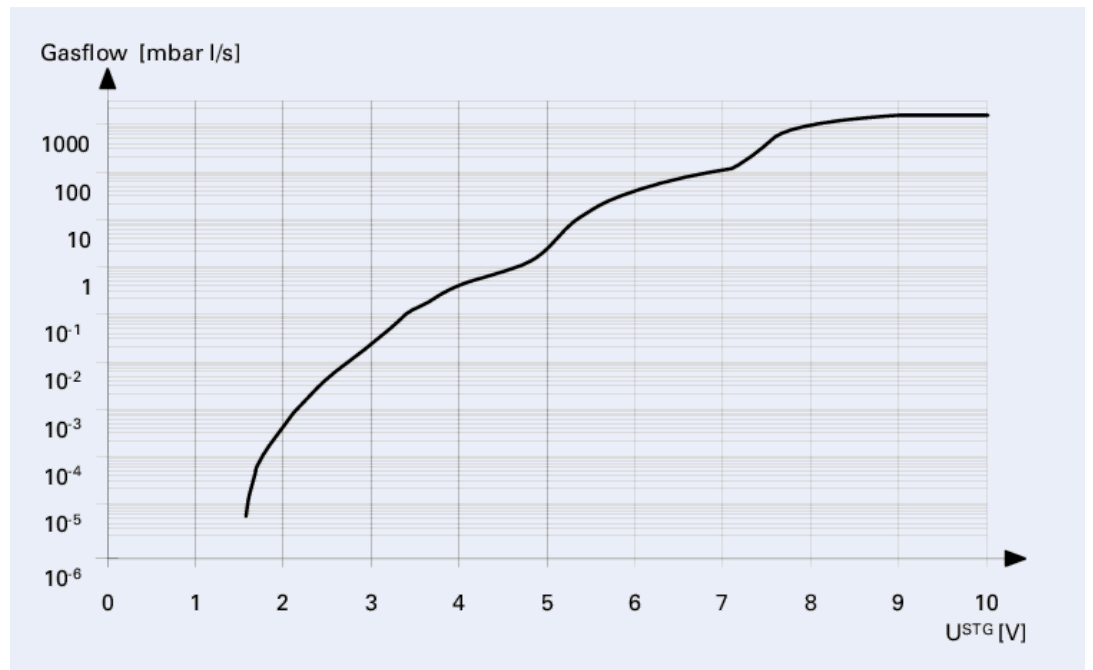

EVR 116, Gas regulating valve, motorized

- High gas throughput
- Very broad regulating range
- With integrated motor control electronics

Characteristics

Dimensions